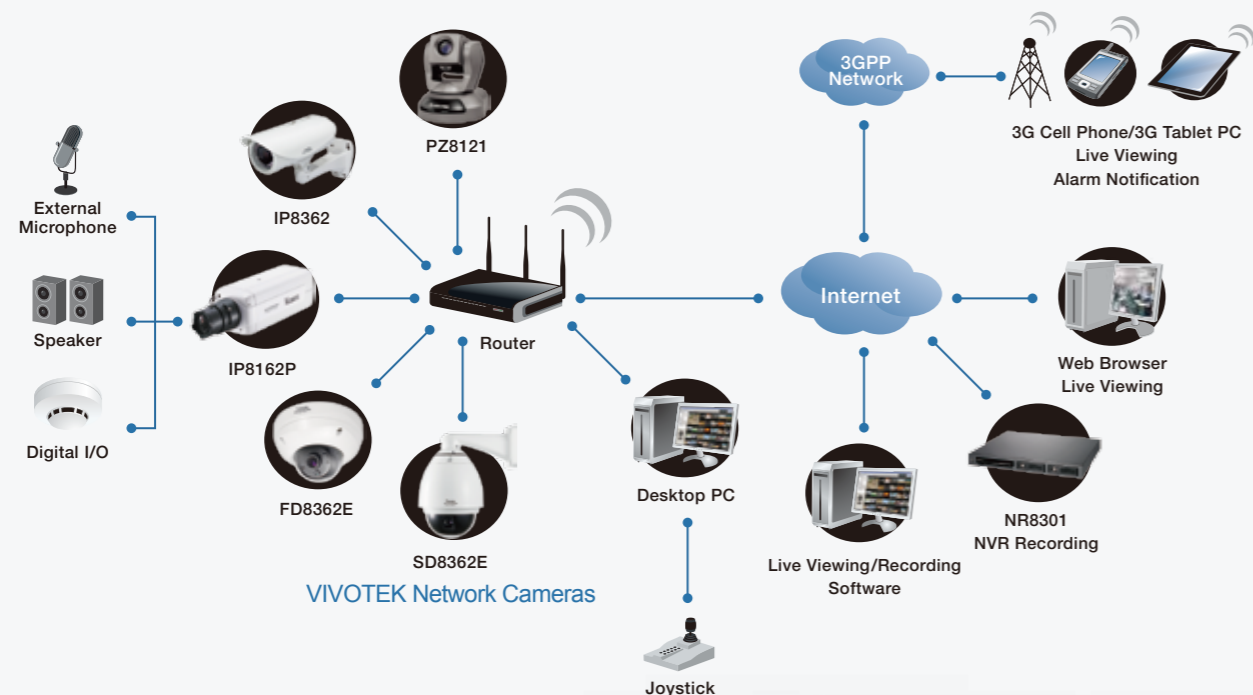

# Network Cameras

## Transmitting Live Video over IP Network

VIVOTEK offers a wide range of cost-effective, highly reliable network cameras. Authorized users can easily receive live videos over an IP network through a web browser anytime, anywhere for remote monitoring and indoor or outdoor surveillance. VIVOTEK's entire network camera series, ranging from entry level to high-end, are able to meet diverse requirements for IP surveillance.

## System Overview

*With the deployment of an IP surveillance system, users can locally or remotely monitor the security of people and property anywhere, anytime.*

### IP7361

2MP • Day & Night • Cable Management

- 2-Megapixel CMOS Sensor
- 3 ~ 9 mm Vari-focal, Auto-iris Lens
- Removable IR-cut Filter for Day & Night Function
- Built-in IR Illuminators, Effective up to 25 Meters
- Real-time MPEG-4 and MJPEG Compression (Dual Codec)
- Multiple Simultaneous Streams
- Video Cropping for Bandwidth Saving
- ePTZ for Data Efficiency
- Tamper Detection for Unauthorized Changes
- Weather-proof IP67-rated Housing
- Built-in 802.3af Compliant PoE
- Built-in SD/SDHC Card Slot for On-board Storage
- Mounting Bracket with Cable Management for Protected Installation